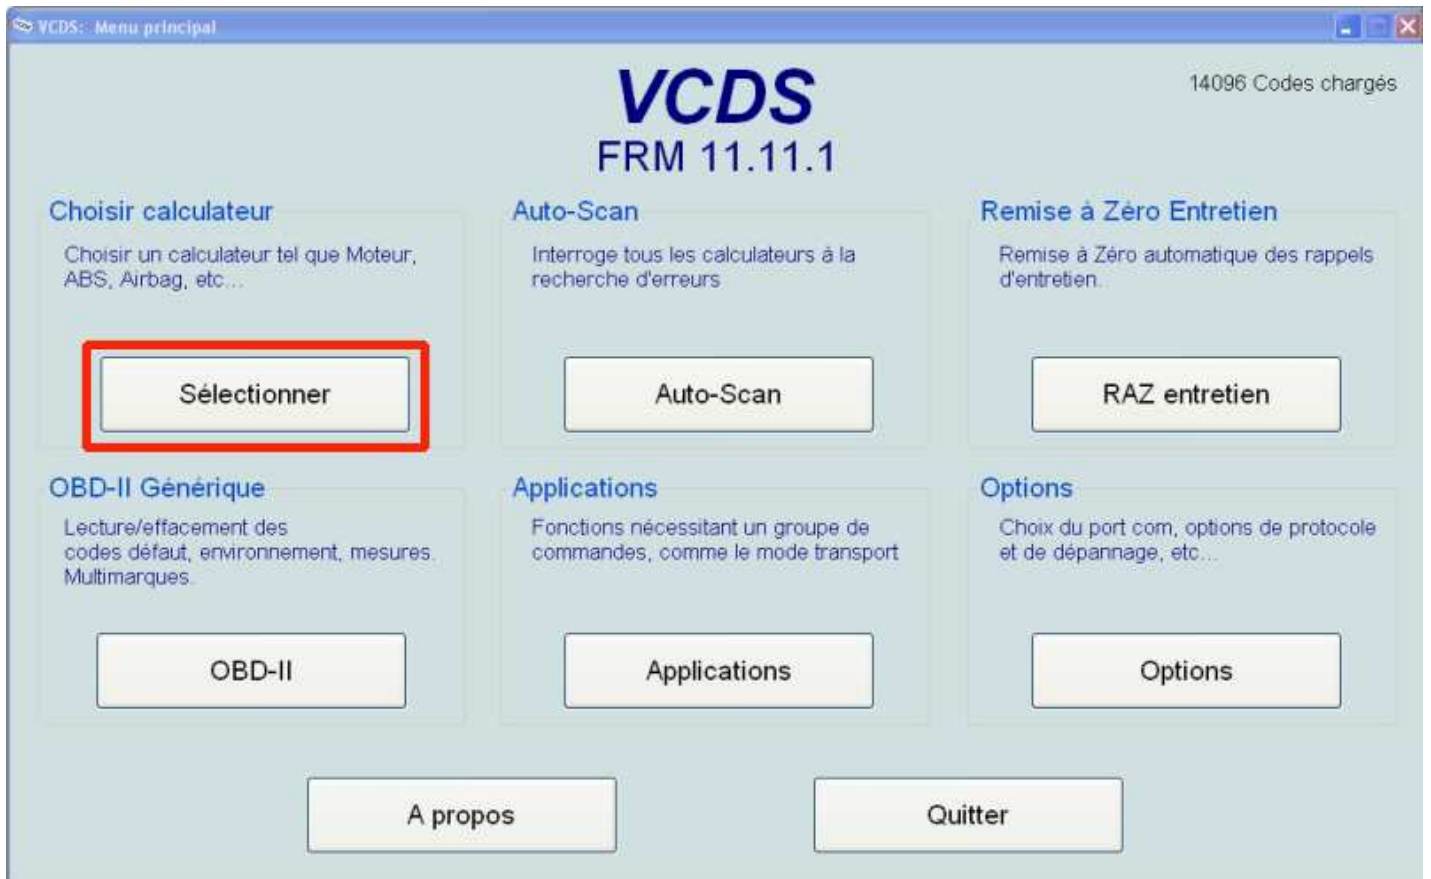

RADIO

Démarrer le programme et choisir le bouton « Sélectionner »

L'écran suivant montre les modules installés dans votre véhicule, sélectionner 08-Climatronic

Codage - 07

NE Tech Long Coding 3C8-035-195 | 5 Bytes long

Exit | LCode 2 | Help | About LCode

1) **0500040004**

2) Continue with [Arrow down] on keyboard / [ESC] will close LCode

3) **05 00 04 00 04**

Byte 0 Binary: **00000101**

4) Bit 0 **AUX-IN Access restricted**
Bit 1 CD-Changer/iPod/USB Connection Monitoring active
Bit 2 **AUX-IN Connection Monitoring active**
Bit 3 Parking Aid installed

After first inserted value, this is the changed Coding value. Coding value is copied at closing VCDS 5 Bytes long

NE Tech Long Coding 3C8-035-195 | 5 Bytes long

Exit | Back to standard | LCode 2 | Help | About LCode